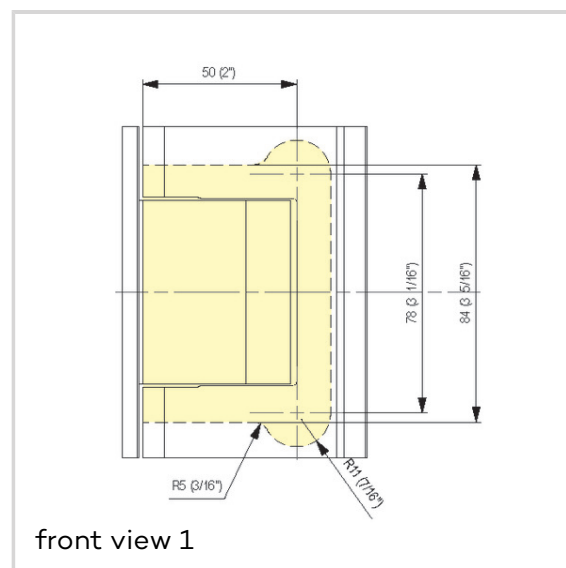

BILOBA - BL 8010 SOL

BL 8010 SOL

with central fixing (wall-glass) for double action residential and heavy-duty glass doors

Product features

- free swinging hinge
- for use with wall-glass combinations
- can also be used for single action doors

Technical data

Property	Value
Load capacity	100,0 kg
Overall length	108,0 mm
Overall width	79,5 mm
Overall depth	29,0 mm
Opening angle	+/- 90°
Glass thickness	8 - 13,52 mm
Max. door width	1000,0 mm

Notes