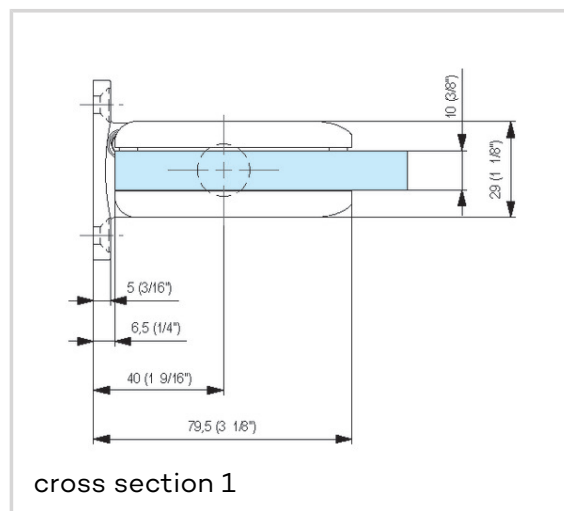

## Technical data

Property	Value
Load capacity	100,0 kg
Overall length	108,0 mm
Overall width	79,5 mm
Overall depth	29,0 mm
Opening angle	+/- 90°
Glass thickness	8 - 13,52 mm
Max. door width	1000,0 mm

## Notes

**BILOBA - BL 8010 SOL**

Covers in matt stainless steel and polished stainless steel available on request.

**Combinations**

BL 8010

**Item versions**

Finish	EV1 satin silver natural, anodized 20 micron (CO 002)
VPE	pack of 1
DIN	DIN right and left hand
Article number	8010SOL02
EAN	8056895007138
Finish	satin black, anodized (CO 005)
VPE	pack of 2
DIN	DIN right and left hand
Article number	8010SOL05
EAN	8056895007145
Finish	similar satin stainless steel, PVD coated (CO 013)
VPE	pack of 1
DIN	DIN right and left hand
Article number	8010SOL13
EAN	8056895007152
Finish	polished chromed (CO 014)
VPE	pack of 1
DIN	DIN right and left hand
Article number	8010SOL14
Finish	matt gray, liquid electrostatic coated (CO 015)
VPE	pack of 1
DIN	DIN right and left hand