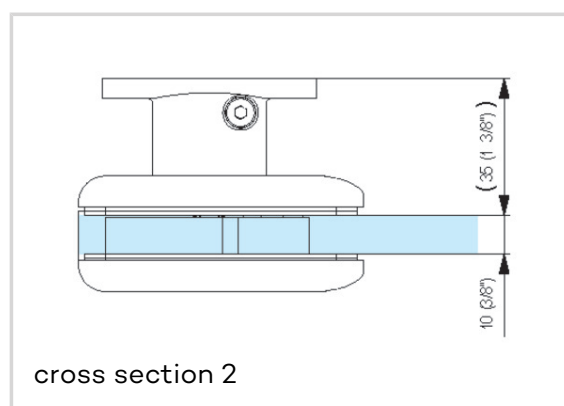

## Technical data

Property	Value
Load capacity	100,0 kg
Overall length	108,0 mm
Overall width	79,5 mm
Overall depth	29,0 mm
Opening angle	+/- 90°
Glass thickness	8 - 13,52 mm
Max. door width	1000,0 mm

## Notes

**BILOBA - BL 8010 SOL**

Covers in matt stainless steel and polished stainless steel available on request.

**Combinations**

BL 8010

**Item versions**

Finish	EV1 satin silver natural, anodized 20 micron (CO 002)
VPE	pack of 1
DIN	DIN right and left hand
Article number	8010SOL02
EAN	8056895007138
Finish	satin black, anodized (CO 005)
VPE	pack of 2
DIN	DIN right and left hand
Article number	8010SOL05
EAN	8056895007145
Finish	similar satin stainless steel, PVD coated (CO 013)
VPE	pack of 1
DIN	DIN right and left hand
Article number	8010SOL13
EAN	8056895007152
Finish	polished chromed (CO 014)
VPE	pack of 1
DIN	DIN right and left hand
Article number	8010SOL14
Finish	matt gray, liquid electrostatic coated (CO 015)
VPE	pack of 1
DIN	DIN right and left hand