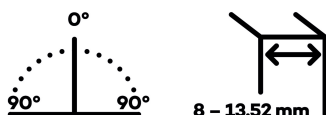

## Technical data

Property	Value
Load capacity	100,0 kg
Overall length	108,0 mm
Overall width	79,5 mm
Overall depth	29,0 mm
Opening angle	+/- 90°
Glass thickness	8 - 13,52 mm
Max. door width	1000,0 mm