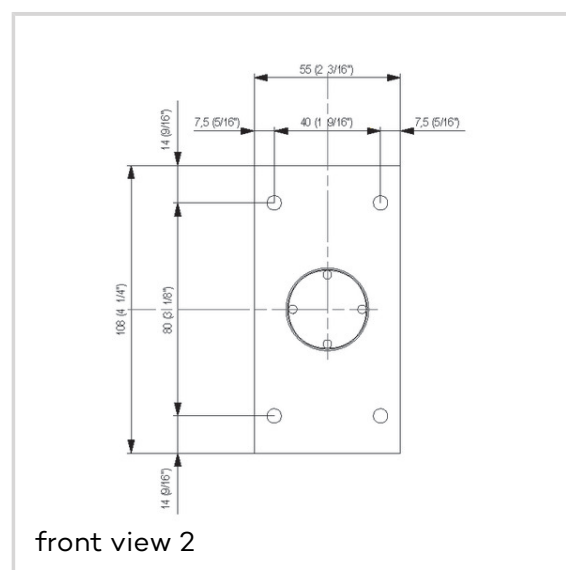

BILOBA - BL 8010 SOL

BL 8010 SOL

with central fixing (wall-glass) for double action residential and heavy-duty glass doors

Product features

- free swinging hinge
- for use with wall-glass combinations
- can also be used for single action doors

Technical data

Property	Value
Load capacity	100,0 kg
Overall length	108,0 mm
Overall width	79,5 mm
Overall depth	29,0 mm
Opening angle	+/- 90°
Glass thickness	8 - 13,52 mm
Max. door width	1000,0 mm

Notes