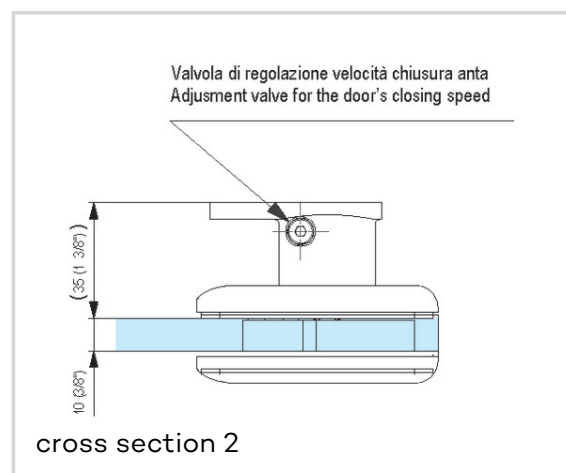

Technical data

Property	Value
Load capacity	100,0 kg
Overall length	108,0 mm
Overall width	79,5 mm
Overall depth	29,0 mm
Opening angle	+/- 90°
Automatic closing	+ 80°, - 80°
Glass thickness	8 - 13,52 mm

front view 1

front view 2

cross section 1

BILOBA - BL 8011 SF

Article number	8011SF14
EAN	8056895007510
Finish	matt gray, liquid electrostatic coated (CO 015)
VPE	pack of 2
DIN	DIN right and left hand
Article number	8011SF15
EAN	8056895007527
Finish	similar polished gold, PVD coated (CO 016)
VPE	pack of 2
DIN	DIN right and left hand
Article number	8011SF16
EAN	8056895007534
Finish	similar matt gold, coated (CO 017)
VPE	pack of 2
DIN	DIN right and left hand
Article number	8011SF17
EAN	8056895007541
Finish	RAL 9005 jet black matt, liquid electrostatic coated (CO 062)
VPE	pack of 1
DIN	DIN right and left hand
Article number	8011SF62
EAN	8056895007565
Finish	RAL 9010 pure white matt, liquid electrostatic coated (CO 088)
VPE	pack of 1
DIN	DIN right and left hand
Article number	8011SF88
Finish	RAL 9016 traffic white matt, liquid electrostatic coated (CO 095)
VPE	pack of 1