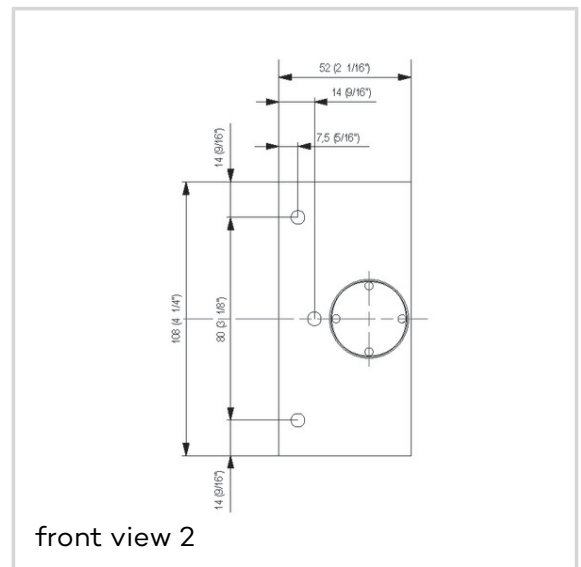

front view 1