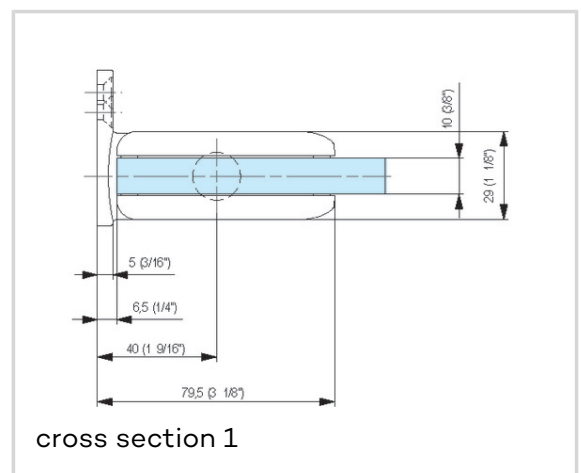

front view 2

cross section 1