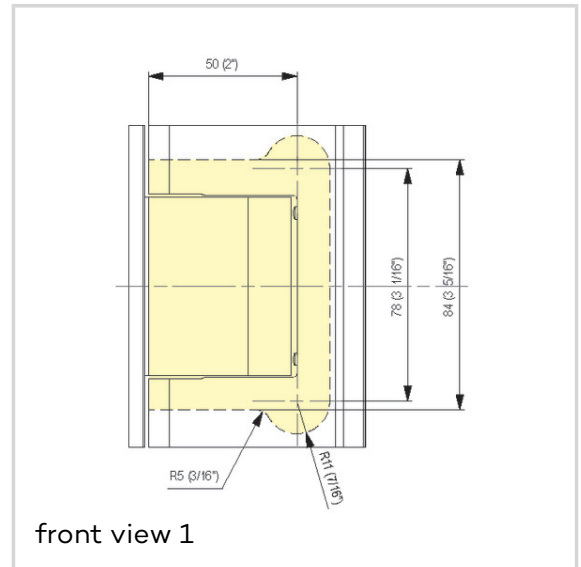

BILOBA - BL 8011 SF

Temperature resistance	- 15,0°C to + 40,0°C
Max. door width	1000,0 mm

Notes

Violent opening further than 95° could unhinge the door. We suggest to install a door stop.

Combinations

BL 8011

Item versions

Finish	EV1 satin silver natural, anodized 20 micron (CO 002)
VPE	pack of 1
DIN	DIN right and left hand
Article number	8011SF02
EAN	8056895007480

Finish	satin black, anodized (CO 005)
VPE	pack of 1
DIN	DIN right and left hand
Article number	8011SF05
EAN	8056895007497

Finish	similar satin stainless steel, PVD coated (CO 013)
VPE	pack of 1
DIN	DIN right and left hand
Article number	8011SF13
EAN	8056895007503

Finish	polished chromed (CO 014)
VPE	pack of 1
DIN	DIN right and left hand