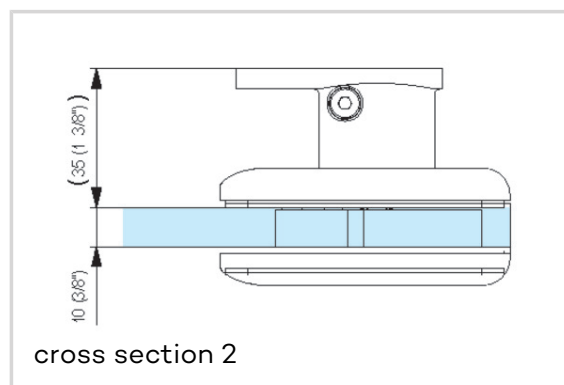

**Technical data**

Property	Value
Load capacity	100,0 kg
Overall length	108,0 mm
Overall width	79,5 mm
Overall depth	29,0 mm
Opening angle	+/- 90°
Glass thickness	8 - 13,52 mm
Max. door width	1000,0 mm

Combinations

front view 1

front view 2

BILOBA - BL 8011 SOL

BL 8011

Item versions

Finish	EV1 satin silver natural, anodized 20 micron (CO 002)
VPE	pack of 1
DIN	DIN right and left hand
Article number	8011SOL02
Finish	satin black, anodized (CO 005)
VPE	pack of 1
DIN	DIN right and left hand
Article number	8011SOL05
EAN	8056895007596
Finish	similar satin stainless steel, PVD coated (CO 013)
VPE	pack of 1
DIN	DIN right and left hand
Article number	8011SOL13
EAN	8056895007602
Finish	polished chromed (CO 014)
VPE	pack of 1
DIN	DIN right and left hand
Article number	8011SOL14
EAN	8056895007619
Finish	matt gray, liquid electrostatic coated (CO 015)
VPE	pack of 1
DIN	DIN right and left hand
Article number	8011SOL15
EAN	8056895007626
Finish	similar polished gold, PVD coated (CO 016)
VPE	pack of 1
DIN	DIN right and left hand