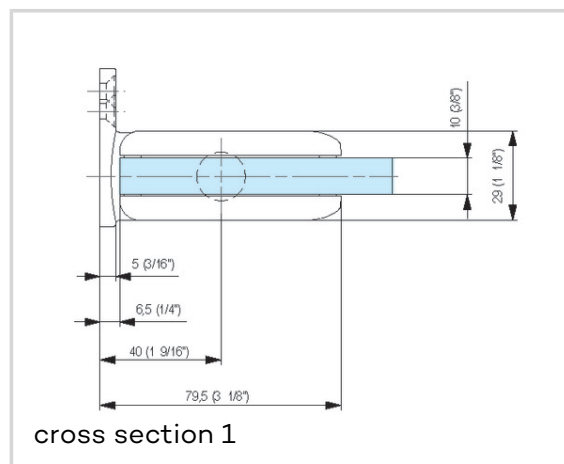

**Technical data**

Property	Value
Load capacity	100,0 kg
Overall length	108,0 mm
Overall width	79,5 mm
Overall depth	29,0 mm
Opening angle	+/- 90°
Glass thickness	8 - 13,52 mm
Max. door width	1000,0 mm

Combinations

front view 1

front view 2

BILOBA - BL 8011 SOL

BL 8011

Item versions

Finish	EV1 satin silver natural, anodized 20 micron (CO 002)
VPE	pack of 1
DIN	DIN right and left hand
Article number	8011SOL02
Finish	satin black, anodized (CO 005)
VPE	pack of 1
DIN	DIN right and left hand
Article number	8011SOL05
EAN	8056895007596
Finish	similar satin stainless steel, PVD coated (CO 013)
VPE	pack of 1
DIN	DIN right and left hand
Article number	8011SOL13
EAN	8056895007602
Finish	polished chromed (CO 014)
VPE	pack of 1
DIN	DIN right and left hand
Article number	8011SOL14
EAN	8056895007619
Finish	matt gray, liquid electrostatic coated (CO 015)
VPE	pack of 1
DIN	DIN right and left hand
Article number	8011SOL15
EAN	8056895007626
Finish	similar polished gold, PVD coated (CO 016)
VPE	pack of 1
DIN	DIN right and left hand