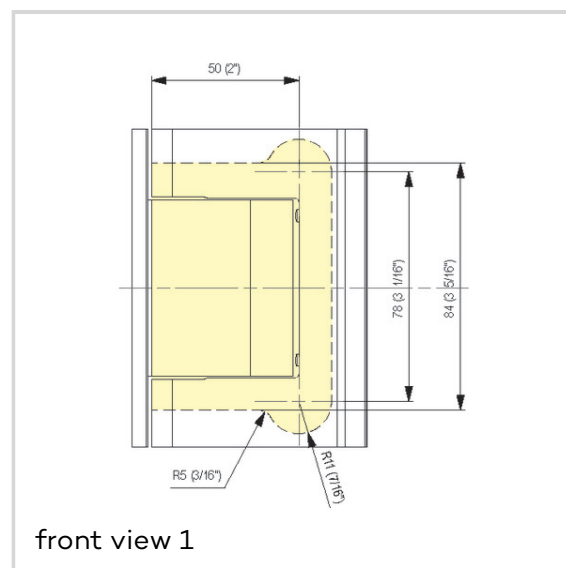

BILOBA - BL 8011 SOL

BL 8011 SOL

with offset fixing (wall-glass) for double action residential and heavy-duty glass doors

**Product features**

- free swinging hinge
- with offset fixing wing
- for use with wall-glass combinations
- can also be used for single action doors

**Technical data**

Property	Value
Load capacity	100,0 kg
Overall length	108,0 mm
Overall width	79,5 mm
Overall depth	29,0 mm
Opening angle	+/- 90°
Glass thickness	8 - 13,52 mm
Max. door width	1000,0 mm

Combinations

front view 1

front view 2

BILOBA - BL 8011 SOL

BL 8011

Item versions

Finish	EV1 satin silver natural, anodized 20 micron (CO 002)
VPE	pack of 1
DIN	DIN right and left hand
Article number	8011SOL02
Finish	satin black, anodized (CO 005)
VPE	pack of 1
DIN	DIN right and left hand
Article number	8011SOL05
EAN	8056895007596
Finish	similar satin stainless steel, PVD coated (CO 013)
VPE	pack of 1
DIN	DIN right and left hand
Article number	8011SOL13
EAN	8056895007602
Finish	polished chromed (CO 014)
VPE	pack of 1
DIN	DIN right and left hand
Article number	8011SOL14
EAN	8056895007619
Finish	matt gray, liquid electrostatic coated (CO 015)
VPE	pack of 1
DIN	DIN right and left hand
Article number	8011SOL15
EAN	8056895007626
Finish	similar polished gold, PVD coated (CO 016)
VPE	pack of 1
DIN	DIN right and left hand