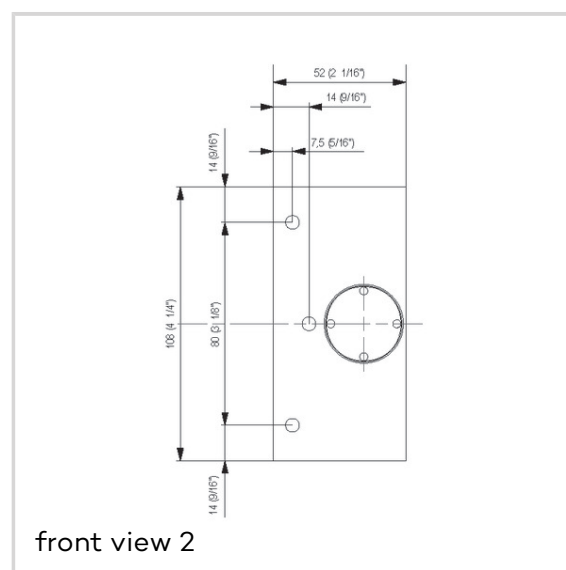

BILOBA - BL 8011 SOL

BL 8011 SOL

with offset fixing (wall-glass) for double action residential and heavy-duty glass doors

**Product features**

- free swinging hinge
- with offset fixing wing
- for use with wall-glass combinations
- can also be used for single action doors

**Technical data**

Property	Value
Load capacity	100,0 kg
Overall length	108,0 mm
Overall width	79,5 mm
Overall depth	29,0 mm
Opening angle	+/- 90°
Glass thickness	8 - 13,52 mm
Max. door width	1000,0 mm

Combinations

front view 1

front view 2

BILOBA - BL 8011 SOL

BL 8011

Item versions

Finish	EV1 satin silver natural, anodized 20 micron (CO 002)
VPE	pack of 1
DIN	DIN right and left hand
Article number	8011SOL02
Finish	satin black, anodized (CO 005)
VPE	pack of 1
DIN	DIN right and left hand
Article number	8011SOL05
EAN	8056895007596
Finish	similar satin stainless steel, PVD coated (CO 013)
VPE	pack of 1
DIN	DIN right and left hand
Article number	8011SOL13
EAN	8056895007602
Finish	polished chromed (CO 014)
VPE	pack of 1
DIN	DIN right and left hand
Article number	8011SOL14
EAN	8056895007619
Finish	matt gray, liquid electrostatic coated (CO 015)
VPE	pack of 1
DIN	DIN right and left hand
Article number	8011SOL15
EAN	8056895007626
Finish	similar polished gold, PVD coated (CO 016)
VPE	pack of 1
DIN	DIN right and left hand