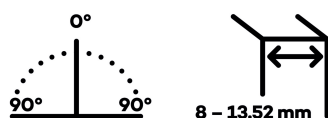

BILOBA - BL 8011 SOL

BL 8011 SOL

with offset fixing (wall-glass) for double action residential and heavy-duty glass doors

**Product features**

- free swinging hinge
- with offset fixing wing
- for use with wall-glass combinations
- can also be used for single action doors

**Technical data**

Property	Value
Load capacity	100,0 kg
Overall length	108,0 mm
Overall width	79,5 mm
Overall depth	29,0 mm
Opening angle	+/- 90°
Glass thickness	8 - 13,52 mm
Max. door width	1000,0 mm