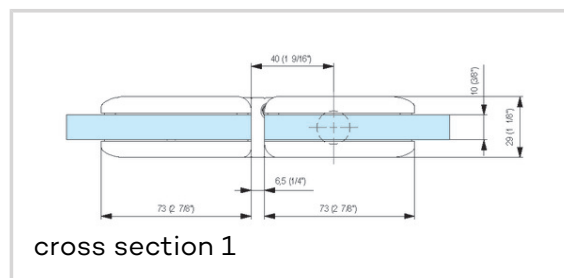

BILOBA - BL 8015 SF

Max. door width	1000,0 mm

Notes

Violent opening further than 95° could unhinge the door. We suggest to install a door stop.

Covers in matt stainless steel and polished stainless steel available on request.

Combinations

BL 8015

Item versions

Finish	EV1 satin silver natural, anodized 20 micron (CO 002)
VPE	pack of 1
DIN	DIN right and left hand
Article number	8015SF02
EAN	8056895007961
Finish	satin black, anodized (CO 005)
VPE	pack of 1
DIN	DIN right and left hand
Article number	8015SF05
EAN	8056895007978
Finish	similar satin stainless steel, PVD coated (CO 013)
VPE	pack of 1
DIN	DIN right and left hand
Article number	8015SF13
EAN	8056895007985
Finish	polished chromed (CO 014)
VPE	pack of 1