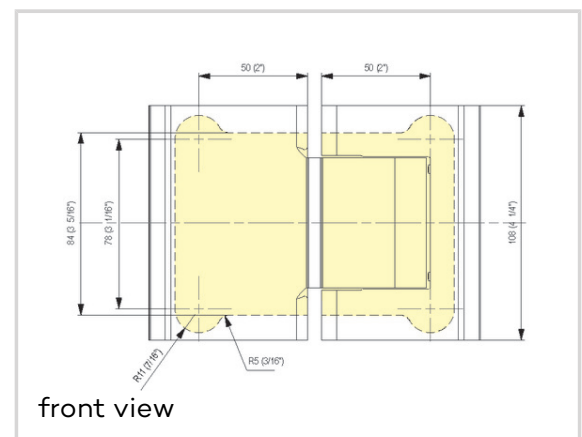

**Technical data**

Property	Value
Load capacity	80,0 kg
Overall length	108,0 mm
Overall width	152,5 mm
Overall depth	29,0 mm
Opening angle	+/- 90°
Automatic closing	+ 80°, - 80°
Glass thickness	8 - 13,52 mm
Temperature resistance	- 15,0°C to + 40,0°C

**Quality marks**

TÜV certification

**Classification code**

3 8 2/5<sup>1</sup> 0 1 4

<sup>1</sup> The front digit indicates the torques achieved and the efficiency, the rear digit indicates the maximum door weight in accordance with EN 1154:2006. All other technical characteristics are specified in the technical data sheets.

**BILOBA - BL 8015 SF**

Max. door width	1000,0 mm
-----------------	-----------

**Notes**

Violent opening further than 95° could unhinge the door. We suggest to install a door stop.

Covers in matt stainless steel and polished stainless steel available on request.