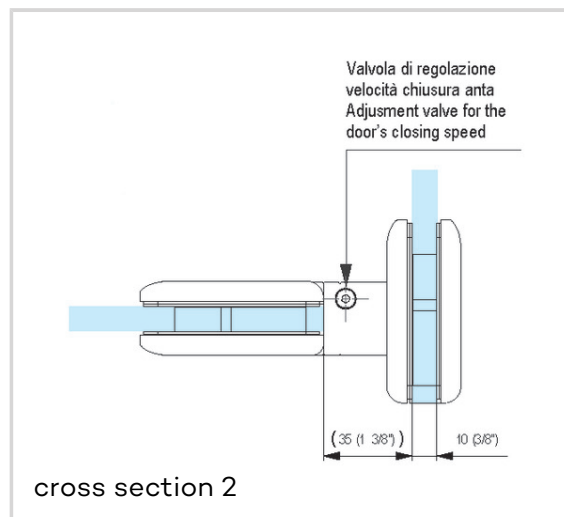

**Technical data**

Property	Value
Load capacity	80,0 kg
Overall length	108,0 mm
Overall width	152,5 mm
Overall depth	29,0 mm
Opening angle	+/- 90°
Automatic closing	+ 80°, - 80°
Glass thickness	8 - 13,52 mm
Temperature resistance	- 15,0°C to + 40,0°C

**Quality marks**

TÜV certification

**Classification code**

3 8 2/5<sup>1</sup> 0 1 4

<sup>1</sup> The front digit indicates the torques achieved and the efficiency, the rear digit indicates the maximum door weight in accordance with EN 1154:2006. All other technical characteristics are specified in the technical data sheets.

**BILOBA - BL 8015 SF**

Max. door width	1000,0 mm
-----------------	-----------

**Notes**

Violent opening further than 95° could unhinge the door. We suggest to install a door stop.

Covers in matt stainless steel and polished stainless steel available on request.

**Combinations**

BL 8015

**Item versions**

Finish	EV1 satin silver natural, anodized 20 micron (CO 002)
VPE	pack of 1
DIN	DIN right and left hand
Article number	8015SF02
EAN	8056895007961
Finish	satin black, anodized (CO 005)
VPE	pack of 1
DIN	DIN right and left hand
Article number	8015SF05
EAN	8056895007978
Finish	similar satin stainless steel, PVD coated (CO 013)
VPE	pack of 1
DIN	DIN right and left hand
Article number	8015SF13
EAN	8056895007985
Finish	polished chromed (CO 014)
VPE	pack of 1