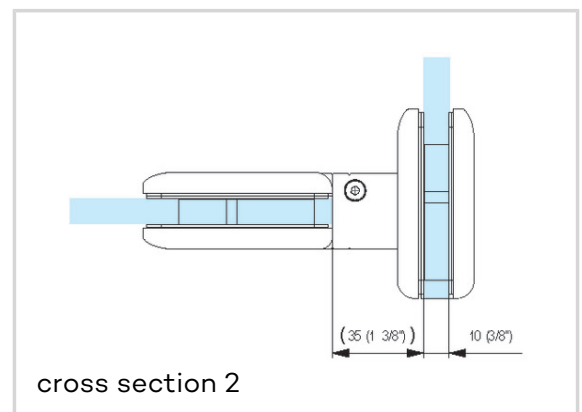

Technical data

Property	Value
Load capacity	80,0 kg
Overall length	108,0 mm
Overall width	152,5 mm
Overall depth	29,0 mm
Opening angle	+/- 90°
Glass thickness	8 - 13,52 mm
Max. door width	1000,0 mm