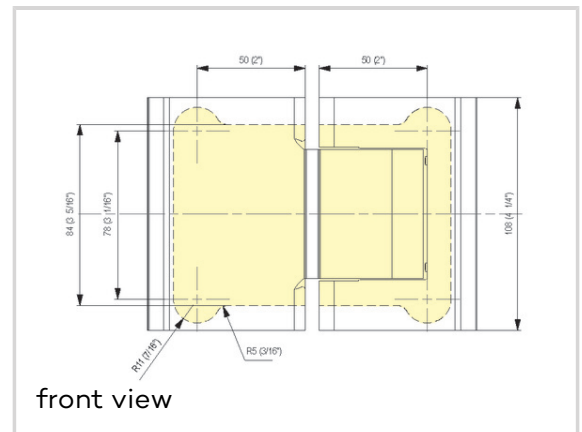

**Technical data**

Property	Value
Load capacity	80,0 kg
Overall length	108,0 mm
Overall width	152,5 mm
Overall depth	29,0 mm
Opening angle	+/- 90°
Glass thickness	8 - 13,52 mm
Max. door width	1000,0 mm