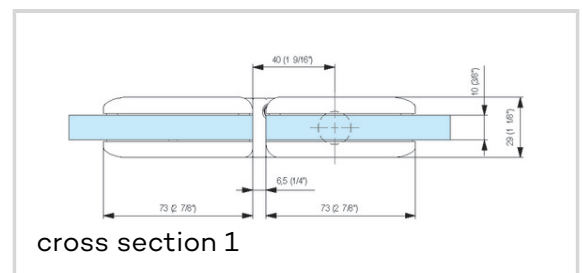

Technical data

Property	Value
Load capacity	80,0 kg
Overall length	108,0 mm
Overall width	152,5 mm
Overall depth	29,0 mm
Opening angle	+/- 90°
Glass thickness	8 - 13,52 mm
Max. door width	1000,0 mm