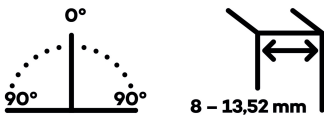

**Technical data**

Property	Value
Load capacity	80,0 kg
Overall length	108,0 mm
Overall width	152,5 mm
Overall depth	29,0 mm
Opening angle	+/- 90°
Glass thickness	8 - 13,52 mm
Max. door width	1000,0 mm