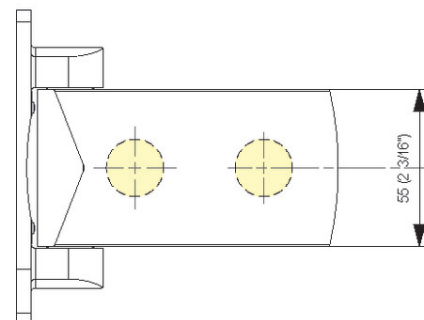

Technical data

Property	Value
Load capacity	100,0 kg
Overall length	110,0 mm
Overall width	112,0 mm
Overall depth	51,5 mm
Opening angle	90°
Automatic closing	+ 80°
Glass thickness	8 mm, 10 mm, 12 mm
Temperature resistance	- 15,0°C to + 40,0°C

Quality marks

TÜV certification

Classification code

3 8 2/5¹ 0 1 4

¹ The front digit indicates the torques achieved and the efficiency, the rear digit indicates the maximum door weight in accordance with EN 1154:2006. All other technical characteristics are specified in the technical data sheets.

front view 1

BILOBA - BL 8060 SF

Max. door width	1000,0 mm
-----------------	-----------

Notes

Violent opening further than 95° could unhinge the door. We suggest to install a door stop.

In case of gaskets usage, consider its overall dimension.