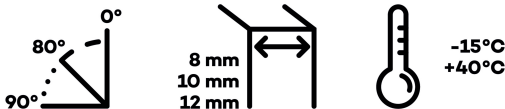

Technical data

Property	Value
Load capacity	100,0 kg
Overall length	110,0 mm
Overall width	112,0 mm
Overall depth	51,5 mm
Opening angle	90°
Automatic closing	+ 80°
Glass thickness	8 mm, 10 mm, 12 mm
Temperature resistance	- 15,0°C to + 40,0°C

Quality marks

TÜV certification

Classification code

3 8 2/5¹ 0 1 4

¹ The front digit indicates the torques achieved and the efficiency, the rear digit indicates the maximum door weight in accordance with EN 1154:2006. All other technical characteristics are specified in the technical data sheets.