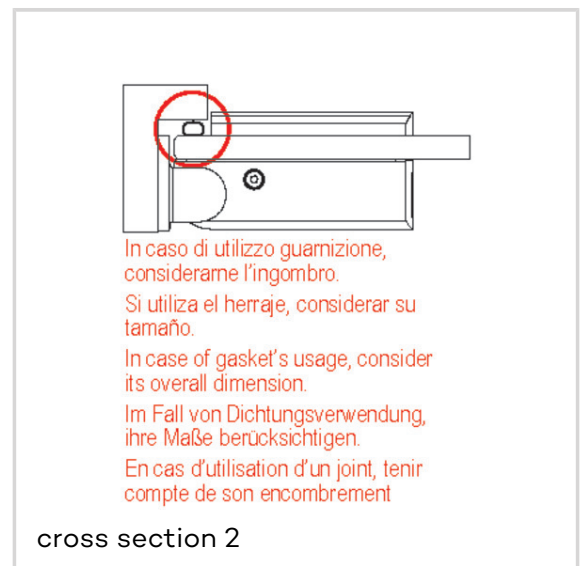

BILOBA - BL 8060 SF

Max. door width	1000,0 mm

Notes

Violent opening further than 95° could unhinge the door. We suggest to install a door stop.

In case of gaskets usage, consider its overall dimension.

Combinations

BL 8060

Item versions

Finish	EV1 satin silver natural, anodized 20 micron (CO 002)
VPE	pack of 1
DIN	DIN right and left hand
Article number	8060SF02
EAN	8056895008760

Finish	satin black, anodized (CO 005)
VPE	pack of 1
DIN	DIN right and left hand
Article number	8060SF05
EAN	8056895008777

Finish	similar satin stainless steel, PVD coated (CO 013)
VPE	pack of 1
DIN	DIN right and left hand
Article number	8060SF13
EAN	8056895008784

Finish	polished chromed (CO 014)
VPE	pack of 1