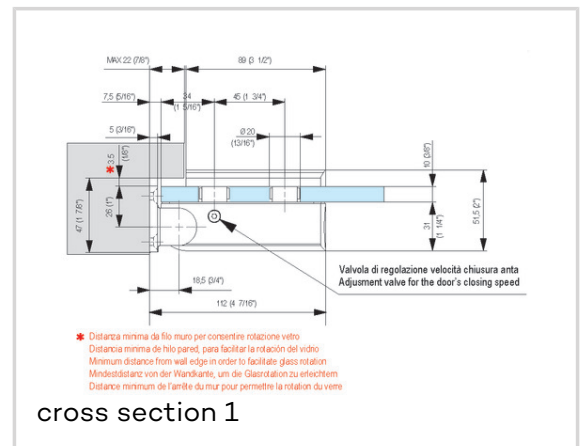

BILOBA - BL 8060 SF

Max. door width	1000,0 mm

Notes

Violent opening further than 95° could unhinge the door. We suggest to install a door stop.

In case of gaskets usage, consider its overall dimension.

Combinations

BL 8060

Item versions

Finish	EV1 satin silver natural, anodized 20 micron (CO 002)
VPE	pack of 1
DIN	DIN right and left hand
Article number	8060SF02
EAN	8056895008760

Finish	satin black, anodized (CO 005)
VPE	pack of 1
DIN	DIN right and left hand
Article number	8060SF05
EAN	8056895008777

Finish	similar satin stainless steel, PVD coated (CO 013)
VPE	pack of 1
DIN	DIN right and left hand
Article number	8060SF13
EAN	8056895008784

Finish	polished chromed (CO 014)
VPE	pack of 1