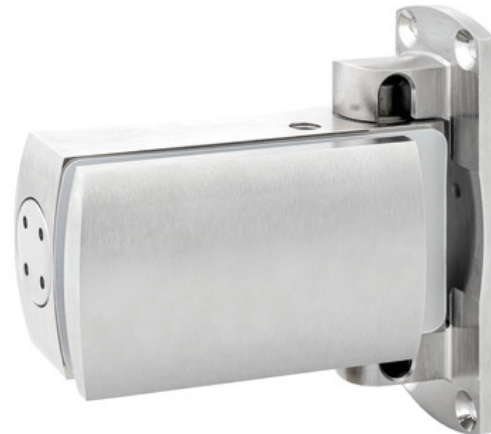

BL 8060 SF

with offset fixing (wall-glass) for single action residential and heavy-duty glass doors without stop

Product features

- hydraulic hinge
- for use with wall-glass combinations
- with offset fixing wing
- with closing speed adjustment
- automatic closing from + 80°

Technical data

Property	Value
Load capacity	100,0 kg
Overall length	110,0 mm
Overall width	112,0 mm
Overall depth	51,5 mm
Opening angle	90°
Automatic closing	+ 80°
Glass thickness	8 mm, 10 mm, 12 mm
Temperature resistance	- 15,0°C to + 40,0°C

Quality marks

TÜV certification

Classification code

3 8 2/5¹ 0 1 4

¹ The front digit indicates the torques achieved and the efficiency, the rear digit indicates the maximum door weight in accordance with EN 1154:2006. All other technical characteristics are specified in the technical data sheets.

Combinations

BL 8060

Item versions

Finish	EV1 satin silver natural, anodized 20 micron (CO 002)
VPE	pack of 1
DIN	DIN right and left hand
Article number	8060SF02
EAN	8056895008760

Finish	satin black, anodized (CO 005)
VPE	pack of 1
DIN	DIN right and left hand
Article number	8060SF05
EAN	8056895008777