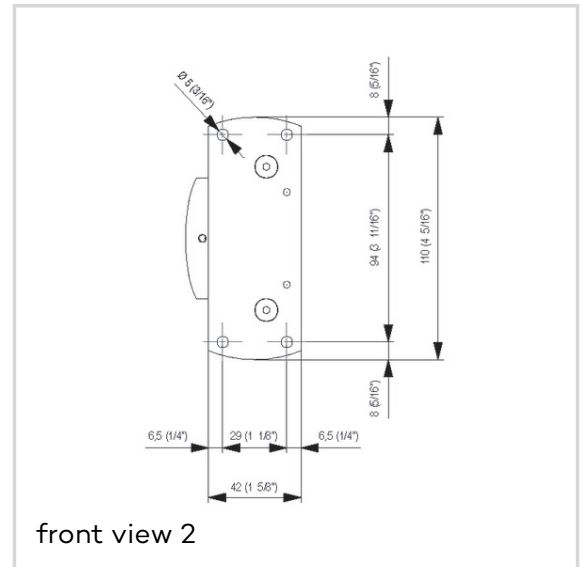

BILOBA - BL 8060 SF

Max. door width	1000,0 mm

Notes

Violent opening further than 95° could unhinge the door. We suggest to install a door stop.

In case of gaskets usage, consider its overall dimension.

Combinations

BL 8060

Item versions

Finish	EV1 satin silver natural, anodized 20 micron (CO 002)
VPE	pack of 1
DIN	DIN right and left hand
Article number	8060SF02
EAN	8056895008760

Finish	satin black, anodized (CO 005)
VPE	pack of 1
DIN	DIN right and left hand
Article number	8060SF05
EAN	8056895008777

Finish	similar satin stainless steel, PVD coated (CO 013)
VPE	pack of 1
DIN	DIN right and left hand
Article number	8060SF13
EAN	8056895008784

Finish	polished chromed (CO 014)
VPE	pack of 1