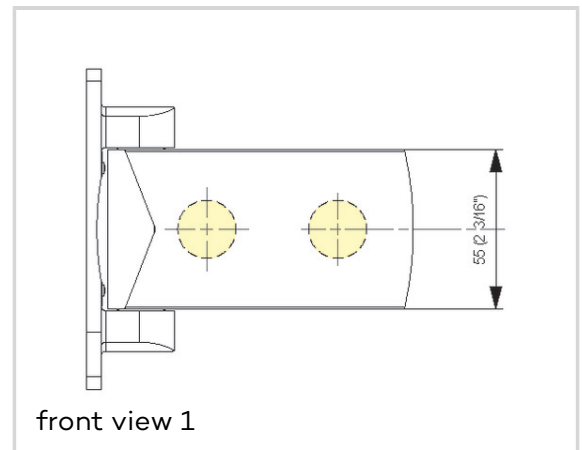

BILOBA - BL 8060 SOL

BL 8060 SOL

with offset fixing (wall-glass) for single action residential and heavy-duty glass doors

**Product features**

- free swinging hinge
- for use with wall-glass combinations
- with offset fixing wing

**Technical data**

Property	Value
Load capacity	100,0 kg
Overall length	110,0 mm
Overall width	112,0 mm
Overall depth	51,5 mm
Opening angle	90°
Glass thickness	8 mm, 10 mm, 12 mm
Max. door width	1000,0 mm

Notes

BILOBA - BL 8060 SOL

In case of gaskets usage, consider its overall dimension.

Combinations

BL 8060

Item versions

Finish	EV1 satin silver natural, anodized 20 micron (CO 002)
VPE	pack of 1
DIN	DIN right and left hand
Article number	8060SOL02
Finish	satin black, anodized (CO 005)
VPE	pack of 1
DIN	DIN right and left hand
Article number	8060SOL05
EAN	8056895008869
Finish	similar satin stainless steel, PVD coated (CO 013)
VPE	pack of 1
DIN	DIN right and left hand
Article number	8060SOL13
EAN	8056895008876
Finish	polished chromed (CO 014)
VPE	pack of 1
DIN	DIN right and left hand
Article number	8060SOL14
EAN	8056895008883
Finish	matt gray, liquid electrostatic coated (CO 015)
VPE	pack of 1
DIN	DIN right and left hand