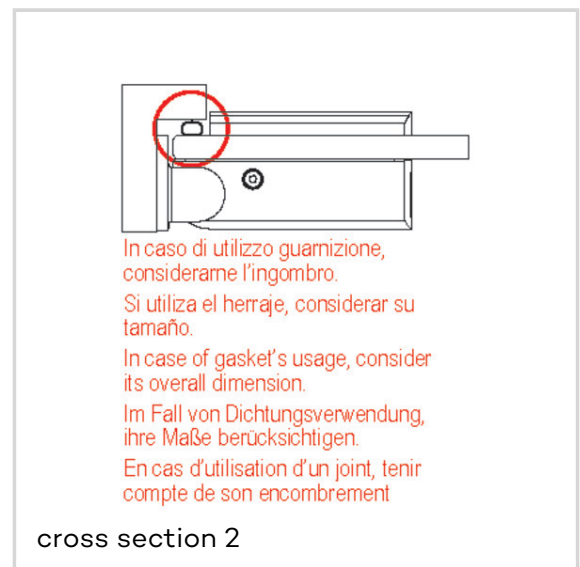

BILOBA - BL 8060 SOL

BL 8060 SOL

with offset fixing (wall-glass) for single action residential and heavy-duty glass doors

**Product features**

- free swinging hinge
- for use with wall-glass combinations
- with offset fixing wing

**Technical data**

Property	Value
Load capacity	100,0 kg
Overall length	110,0 mm
Overall width	112,0 mm
Overall depth	51,5 mm
Opening angle	90°
Glass thickness	8 mm, 10 mm, 12 mm
Max. door width	1000,0 mm

Notes

BILOBA - BL 8060 SOL

In case of gaskets usage, consider its overall dimension.

Combinations

BL 8060

Item versions

Finish	EV1 satin silver natural, anodized 20 micron (CO 002)
VPE	pack of 1
DIN	DIN right and left hand
Article number	8060SOL02
Finish	satin black, anodized (CO 005)
VPE	pack of 1
DIN	DIN right and left hand
Article number	8060SOL05
EAN	8056895008869
Finish	similar satin stainless steel, PVD coated (CO 013)
VPE	pack of 1
DIN	DIN right and left hand
Article number	8060SOL13
EAN	8056895008876
Finish	polished chromed (CO 014)
VPE	pack of 1
DIN	DIN right and left hand
Article number	8060SOL14
EAN	8056895008883
Finish	matt gray, liquid electrostatic coated (CO 015)
VPE	pack of 1
DIN	DIN right and left hand

cross section 1

cross section 2

BILOBA - BL 8060 SOL

Article number	8060SOL15
EAN	8056895008890
Finish	similar polished gold, PVD coated (CO 016)
VPE	pack of 1
DIN	DIN right and left hand
Article number	8060SOL16
Finish	similar matt gold, coated (CO 017)
VPE	pack of 1
DIN	DIN right and left hand
Article number	8060SOL17
EAN	8056895008920
Finish	RAL 9005 jet black matt, liquid electrostatic coated (CO 062)
VPE	pack of 1
DIN	DIN right and left hand
Article number	8060SOL62
EAN	8056895008944
Finish	RAL 9010 pure white matt, liquid electrostatic coated (CO 088)
VPE	pack of 1
DIN	DIN right and left hand
Article number	8060SOL88
Finish	RAL 9016 traffic white matt, liquid electrostatic coated (CO 095)
VPE	pack of 1
DIN	DIN right and left hand
Article number	8060SOL95