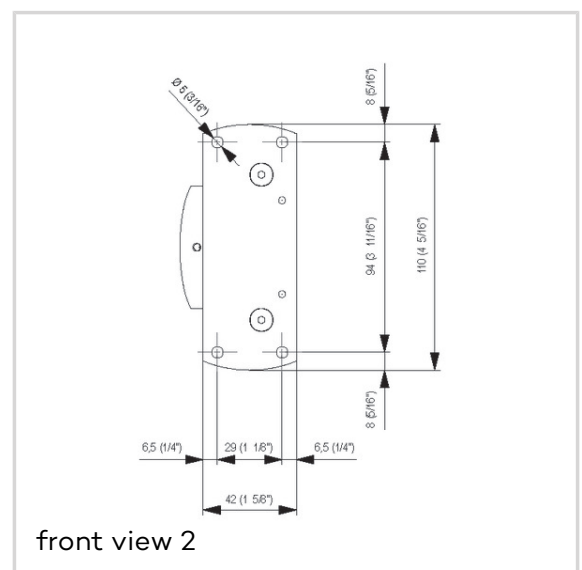

BILOBA - BL 8060 SOL

BL 8060 SOL

with offset fixing (wall-glass) for single action residential and heavy-duty glass doors

**Product features**

- free swinging hinge
- for use with wall-glass combinations
- with offset fixing wing

**Technical data**

Property	Value
Load capacity	100,0 kg
Overall length	110,0 mm
Overall width	112,0 mm
Overall depth	51,5 mm
Opening angle	90°
Glass thickness	8 mm, 10 mm, 12 mm
Max. door width	1000,0 mm

Notes

BILOBA - BL 8060 SOL

In case of gaskets usage, consider its overall dimension.

Combinations

BL 8060

Item versions

Finish	EV1 satin silver natural, anodized 20 micron (CO 002)
VPE	pack of 1
DIN	DIN right and left hand
Article number	8060SOL02
Finish	satin black, anodized (CO 005)
VPE	pack of 1
DIN	DIN right and left hand
Article number	8060SOL05
EAN	8056895008869
Finish	similar satin stainless steel, PVD coated (CO 013)
VPE	pack of 1
DIN	DIN right and left hand
Article number	8060SOL13
EAN	8056895008876
Finish	polished chromed (CO 014)
VPE	pack of 1
DIN	DIN right and left hand
Article number	8060SOL14
EAN	8056895008883
Finish	matt gray, liquid electrostatic coated (CO 015)
VPE	pack of 1
DIN	DIN right and left hand

cross section 1

cross section 2

BILOBA - BL 8060 SOL

Article number	8060SOL15
EAN	8056895008890
Finish	similar polished gold, PVD coated (CO 016)
VPE	pack of 1
DIN	DIN right and left hand
Article number	8060SOL16
Finish	similar matt gold, coated (CO 017)
VPE	pack of 1
DIN	DIN right and left hand
Article number	8060SOL17
EAN	8056895008920
Finish	RAL 9005 jet black matt, liquid electrostatic coated (CO 062)
VPE	pack of 1
DIN	DIN right and left hand
Article number	8060SOL62
EAN	8056895008944
Finish	RAL 9010 pure white matt, liquid electrostatic coated (CO 088)
VPE	pack of 1
DIN	DIN right and left hand
Article number	8060SOL88
Finish	RAL 9016 traffic white matt, liquid electrostatic coated (CO 095)
VPE	pack of 1
DIN	DIN right and left hand
Article number	8060SOL95