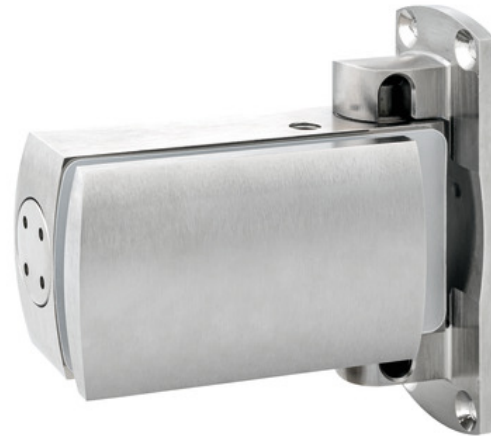

BILOBA - BL 8060 SOL

BL 8060 SOL

with offset fixing (wall-glass) for single action residential and heavy-duty glass doors

**Product features**

- free swinging hinge
- for use with wall-glass combinations
- with offset fixing wing

**Technical data**

Property	Value
Load capacity	100,0 kg
Overall length	110,0 mm
Overall width	112,0 mm
Overall depth	51,5 mm
Opening angle	90°
Glass thickness	8 mm, 10 mm, 12 mm
Max. door width	1000,0 mm

Notes

BILOBA - BL 8060 SOL

In case of gaskets usage, consider its overall dimension.

Combinations

BL 8060

Item versions

Finish	EV1 satin silver natural, anodized 20 micron (CO 002)
VPE	pack of 1
DIN	DIN right and left hand
Article number	8060SOL02
Finish	satin black, anodized (CO 005)
VPE	pack of 1
DIN	DIN right and left hand
Article number	8060SOL05
EAN	8056895008869
Finish	similar satin stainless steel, PVD coated (CO 013)
VPE	pack of 1
DIN	DIN right and left hand
Article number	8060SOL13
EAN	8056895008876
Finish	polished chromed (CO 014)
VPE	pack of 1
DIN	DIN right and left hand
Article number	8060SOL14
EAN	8056895008883
Finish	matt gray, liquid electrostatic coated (CO 015)
VPE	pack of 1
DIN	DIN right and left hand

cross section 1

cross section 2

BILOBA - BL 8060 SOL

Article number	8060SOL15
EAN	8056895008890
Finish	similar polished gold, PVD coated (CO 016)
VPE	pack of 1
DIN	DIN right and left hand
Article number	8060SOL16
Finish	similar matt gold, coated (CO 017)
VPE	pack of 1
DIN	DIN right and left hand
Article number	8060SOL17
EAN	8056895008920
Finish	RAL 9005 jet black matt, liquid electrostatic coated (CO 062)
VPE	pack of 1
DIN	DIN right and left hand
Article number	8060SOL62
EAN	8056895008944
Finish	RAL 9010 pure white matt, liquid electrostatic coated (CO 088)
VPE	pack of 1
DIN	DIN right and left hand
Article number	8060SOL88
Finish	RAL 9016 traffic white matt, liquid electrostatic coated (CO 095)
VPE	pack of 1
DIN	DIN right and left hand
Article number	8060SOL95