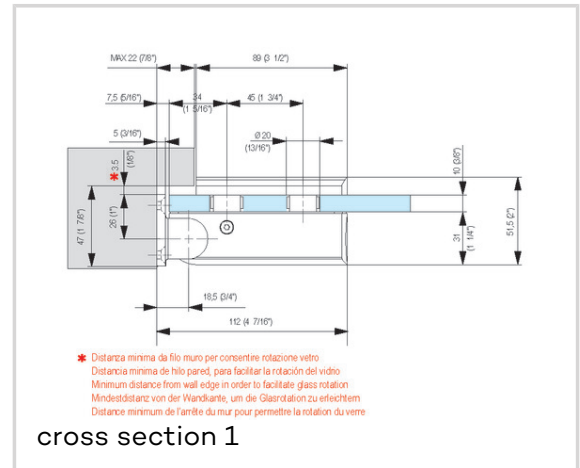

BILOBA - BL 8060 SOL

BL 8060 SOL

with offset fixing (wall-glass) for single action residential and heavy-duty glass doors

**Product features**

- free swinging hinge
- for use with wall-glass combinations
- with offset fixing wing

**Technical data**

Property	Value
Load capacity	100,0 kg
Overall length	110,0 mm
Overall width	112,0 mm
Overall depth	51,5 mm
Opening angle	90°
Glass thickness	8 mm, 10 mm, 12 mm
Max. door width	1000,0 mm

Notes

BILOBA - BL 8060 SOL

In case of gaskets usage, consider its overall dimension.

Combinations

BL 8060

Item versions

Finish	EV1 satin silver natural, anodized 20 micron (CO 002)
VPE	pack of 1
DIN	DIN right and left hand
Article number	8060SOL02
Finish	satin black, anodized (CO 005)
VPE	pack of 1
DIN	DIN right and left hand
Article number	8060SOL05
EAN	8056895008869
Finish	similar satin stainless steel, PVD coated (CO 013)
VPE	pack of 1
DIN	DIN right and left hand
Article number	8060SOL13
EAN	8056895008876
Finish	polished chromed (CO 014)
VPE	pack of 1
DIN	DIN right and left hand
Article number	8060SOL14
EAN	8056895008883
Finish	matt gray, liquid electrostatic coated (CO 015)
VPE	pack of 1
DIN	DIN right and left hand

cross section 1

cross section 2

BILOBA - BL 8060 SOL

Article number	8060SOL15
EAN	8056895008890
Finish	similar polished gold, PVD coated (CO 016)
VPE	pack of 1
DIN	DIN right and left hand
Article number	8060SOL16
Finish	similar matt gold, coated (CO 017)
VPE	pack of 1
DIN	DIN right and left hand
Article number	8060SOL17
EAN	8056895008920
Finish	RAL 9005 jet black matt, liquid electrostatic coated (CO 062)
VPE	pack of 1
DIN	DIN right and left hand
Article number	8060SOL62
EAN	8056895008944
Finish	RAL 9010 pure white matt, liquid electrostatic coated (CO 088)
VPE	pack of 1
DIN	DIN right and left hand
Article number	8060SOL88
Finish	RAL 9016 traffic white matt, liquid electrostatic coated (CO 095)
VPE	pack of 1
DIN	DIN right and left hand
Article number	8060SOL95