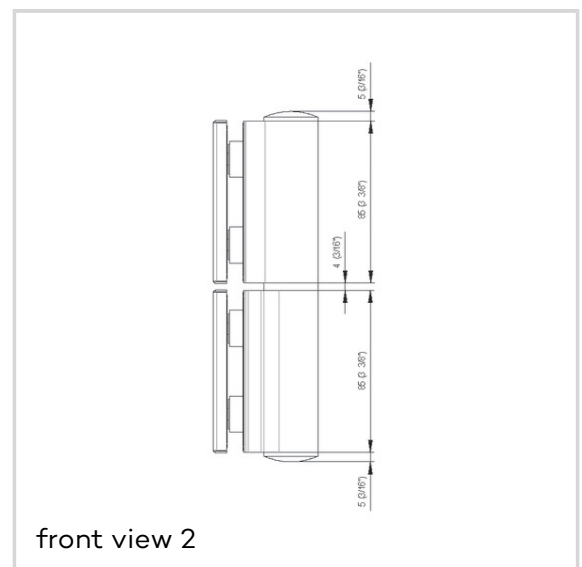

**Technical data**

Property	Value
Load capacity	100,0 kg
Opening angle	180°
Glass thickness	8 - 21,52 mm
Min. door width	800,0 mm
Max. door width	1000,0 mm

Combinations

EV 835E50
EV 835E51

front view 1

front view 2

EVO - EV 835E50 SOL

Item versions

Finish	EV1 satin silver natural, anodized 20 micron (CO 002)
VPE	pack of 1
DIN	DIN left hand
Article number	835E50SOLLO2
EAN	8056895011098
Finish	EV1 satin silver natural, anodized 20 micron (CO 002)
VPE	pack of 1
DIN	DIN right hand
Article number	835E50SOLRO2
EAN	8056895011203
Finish	satin black, anodized (CO 005)
VPE	pack of 1
DIN	DIN left hand
Article number	835E50SOLLO5
EAN	8056895011104
Finish	satin black, anodized (CO 005)
VPE	pack of 1
DIN	DIN right hand
Article number	835E50SOLRO5
EAN	8056895011210
Finish	similar satin stainless steel, PVD coated (CO 013)
VPE	pack of 1
DIN	DIN left hand
Article number	835E50SOLL13
EAN	8056895011111
Finish	similar satin stainless steel, PVD coated (CO 013)
VPE	pack of 1