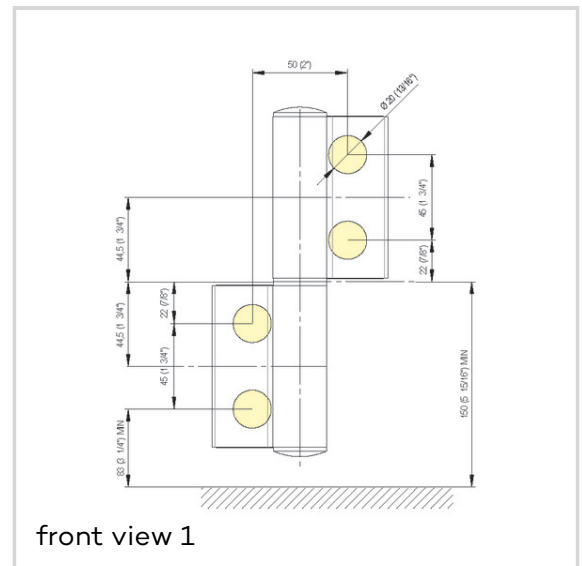

EVO - EV 835E50 SOL

EV 835E50 SOL

for single action (glass-glass) residential
and heavy-duty glass doors

**Product features**

- free swinging hinge
- for use with glass-glass combinations
- for single action doors
- to be matched with EV 835E50 - EV 835E51

**Technical data**

Property	Value
Load capacity	100,0 kg
Opening angle	180°
Glass thickness	8 - 21,52 mm
Min. door width	800,0 mm
Max. door width	1000,0 mm

Combinations

EV 835E50
EV 835E51

front view 1

front view 2

EVO - EV 835E50 SOL

Item versions

Finish	EV1 satin silver natural, anodized 20 micron (CO 002)
VPE	pack of 1
DIN	DIN left hand
Article number	835E50SOLLO2
EAN	8056895011098
Finish	EV1 satin silver natural, anodized 20 micron (CO 002)
VPE	pack of 1
DIN	DIN right hand
Article number	835E50SOLRO2
EAN	8056895011203
Finish	satin black, anodized (CO 005)
VPE	pack of 1
DIN	DIN left hand
Article number	835E50SOLLO5
EAN	8056895011104
Finish	satin black, anodized (CO 005)
VPE	pack of 1
DIN	DIN right hand
Article number	835E50SOLRO5
EAN	8056895011210
Finish	similar satin stainless steel, PVD coated (CO 013)
VPE	pack of 1
DIN	DIN left hand
Article number	835E50SOLL13
EAN	8056895011111
Finish	similar satin stainless steel, PVD coated (CO 013)
VPE	pack of 1