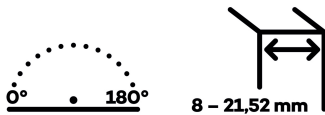

EVO - EV 835E50 SOL

EV 835E50 SOL

for single action (glass-glass) residential
and heavy-duty glass doors

**Product features**

- free swinging hinge
- for use with glass-glass combinations
- for single action doors
- to be matched with EV 835E50 - EV 835E51

**Technical data**

Property	Value
Load capacity	100,0 kg
Opening angle	180°
Glass thickness	8 - 21,52 mm
Min. door width	800,0 mm
Max. door width	1000,0 mm

Combinations

EV 835E50
EV 835E51

front view 1

front view 2

EVO - EV 835E50 SOL

Item versions

Finish	EV1 satin silver natural, anodized 20 micron (CO 002)
VPE	pack of 1
DIN	DIN left hand
Article number	835E50SOLLO2
EAN	8056895011098
Finish	EV1 satin silver natural, anodized 20 micron (CO 002)
VPE	pack of 1
DIN	DIN right hand
Article number	835E50SOLRO2
EAN	8056895011203
Finish	satin black, anodized (CO 005)
VPE	pack of 1
DIN	DIN left hand
Article number	835E50SOLLO5
EAN	8056895011104
Finish	satin black, anodized (CO 005)
VPE	pack of 1
DIN	DIN right hand
Article number	835E50SOLRO5
EAN	8056895011210
Finish	similar satin stainless steel, PVD coated (CO 013)
VPE	pack of 1
DIN	DIN left hand
Article number	835E50SOLL13
EAN	8056895011111
Finish	similar satin stainless steel, PVD coated (CO 013)
VPE	pack of 1