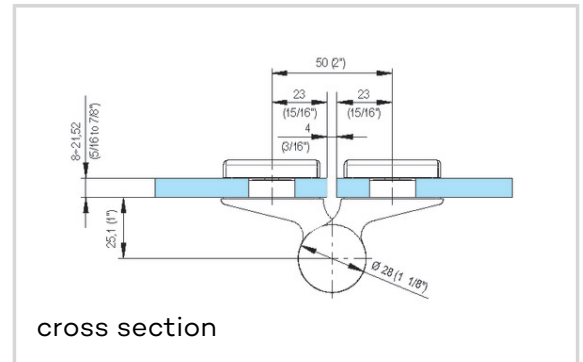

**Technical data**

Property	Value
Load capacity	100,0 kg
Opening angle	180°
Glass thickness	8 - 21,52 mm
Min. door width	800,0 mm
Max. door width	1000,0 mm

Combinations

EV 835E50
EV 835E51

front view 1

front view 2

EVO - EV 835E50 SOL

Item versions

Finish	EV1 satin silver natural, anodized 20 micron (CO 002)
VPE	pack of 1
DIN	DIN left hand
Article number	835E50SOLLO2
EAN	8056895011098
Finish	EV1 satin silver natural, anodized 20 micron (CO 002)
VPE	pack of 1
DIN	DIN right hand
Article number	835E50SOLRO2
EAN	8056895011203
Finish	satin black, anodized (CO 005)
VPE	pack of 1
DIN	DIN left hand
Article number	835E50SOLLO5
EAN	8056895011104
Finish	satin black, anodized (CO 005)
VPE	pack of 1
DIN	DIN right hand
Article number	835E50SOLRO5
EAN	8056895011210
Finish	similar satin stainless steel, PVD coated (CO 013)
VPE	pack of 1
DIN	DIN left hand
Article number	835E50SOLL13
EAN	8056895011111
Finish	similar satin stainless steel, PVD coated (CO 013)
VPE	pack of 1

EVO - EV 835E50 SOL

DIN	DIN right hand
Article number	835E50SOLR13
EAN	8056895011227
Finish	polished chromed (CO 014)
VPE	pack of 1
DIN	DIN left hand
Article number	835E50SOLL14
EAN	8056895011128
Finish	polished chromed (CO 014)
VPE	pack of 1
DIN	DIN right hand
Article number	835E50SOLR14
EAN	8056895011234
Finish	matt gray, liquid electrostatic coated (CO 015)
VPE	pack of 1
DIN	DIN left hand
Article number	835E50SOLL15
EAN	8056895011135
Finish	matt gray, liquid electrostatic coated (CO 015)
VPE	pack of 1
DIN	DIN right hand
Article number	835E50SOLR15
EAN	8056895011241
Finish	similar polished gold, PVD coated (CO 016)
VPE	pack of 1
DIN	DIN left hand
Article number	835E50SOLL16
EAN	8056895011159
Finish	similar polished gold, PVD coated (CO 016)
VPE	pack of 1
DIN	DIN right hand
Article number	835E50SOLR16