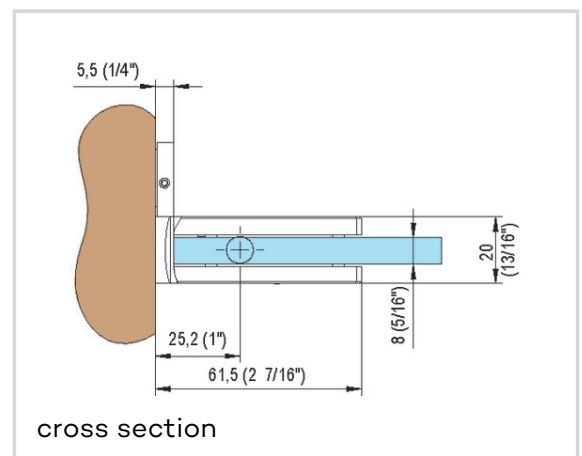

COLLIO - CO 8501 N Final latch

CO 8501 N Final latch

with offset fixing (wall-glass) for double action shower glass doors

Product features

- adjustable clicking hinge
- for use with wall-glass combinations
- with offset fixing wing
- for double action doors
- stop at + 90° and - 90°
- automatic closing from + 15° and - 15°

Technical data

Property	Value
Load capacity	50,0 kg
Opening angle	+/- 90°
Hold open	+ 90°, - 90°
Automatic closing	+ 15°, - 15°
Glass thickness	6 mm, 8 mm, 10 mm
Max. door width	1000,0 mm

COLLIO - CO 8501 N Final latch

Item versions

Finish	similar satin stainless steel, PVD coated (CO 013)
VPE	pack of 1
DIN	DIN right and left hand
Article number	8501N13
EAN	8056895012682
Finish	polished chromed (CO 014)
VPE	pack of 1
DIN	DIN right and left hand
Article number	8501N14
EAN	8056895012699
Finish	matt gray, liquid electrostatic coated (CO 015)
VPE	pack of 1
DIN	DIN right and left hand
Article number	8501N15
EAN	8056895012705
Finish	similar polished gold, PVD coated (CO 016)
VPE	pack of 1
DIN	DIN right and left hand
Article number	8501N16
EAN	8056895012729
Finish	similar matt gold, coated (CO 017)
VPE	pack of 1
DIN	DIN right and left hand
Article number	8501N17
Finish	RAL 9005 jet black matt, liquid electrostatic coated (CO 062)
VPE	pack of 1
DIN	DIN right and left hand
Article number	8501N62
EAN	8056895012750