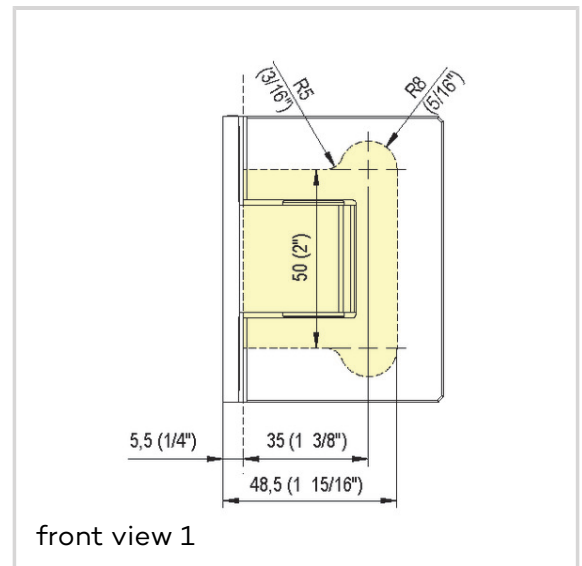

COLLIO - CO 8501 N Final latch

CO 8501 N Final latch

with offset fixing (wall-glass) for double action shower glass doors

Product features

- adjustable clicking hinge
- for use with wall-glass combinations
- with offset fixing wing
- for double action doors
- stop at + 90° and - 90°
- automatic closing from + 15° and - 15°

Technical data

Property	Value
Load capacity	50,0 kg
Opening angle	+/- 90°
Hold open	+ 90°, - 90°
Automatic closing	+ 15°, - 15°
Glass thickness	6 mm, 8 mm, 10 mm
Max. door width	1000,0 mm

COLLIO - CO 8501 N Final latch

Item versions

Finish	similar satin stainless steel, PVD coated (CO 013)
VPE	pack of 1
DIN	DIN right and left hand
Article number	8501N13
EAN	8056895012682
Finish	polished chromed (CO 014)
VPE	pack of 1
DIN	DIN right and left hand
Article number	8501N14
EAN	8056895012699
Finish	matt gray, liquid electrostatic coated (CO 015)
VPE	pack of 1
DIN	DIN right and left hand
Article number	8501N15
EAN	8056895012705
Finish	similar polished gold, PVD coated (CO 016)
VPE	pack of 1
DIN	DIN right and left hand
Article number	8501N16
EAN	8056895012729
Finish	similar matt gold, coated (CO 017)
VPE	pack of 1
DIN	DIN right and left hand
Article number	8501N17
Finish	RAL 9005 jet black matt, liquid electrostatic coated (CO 062)
VPE	pack of 1
DIN	DIN right and left hand
Article number	8501N62
EAN	8056895012750