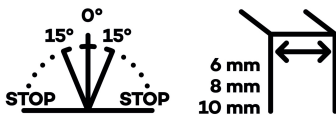

COLLIO - CO 8501 N Final latch

CO 8501 N Final latch

with offset fixing (wall-glass) for double action shower glass doors

Product features

- adjustable clicking hinge
- for use with wall-glass combinations
- with offset fixing wing
- for double action doors
- stop at + 90° and - 90°
- automatic closing from + 15° and - 15°

Technical data

Property	Value
Load capacity	50,0 kg
Opening angle	+/- 90°
Hold open	+ 90°, - 90°
Automatic closing	+ 15°, - 15°
Glass thickness	6 mm, 8 mm, 10 mm
Max. door width	1000,0 mm

COLLIO - CO 8501 N Final latch