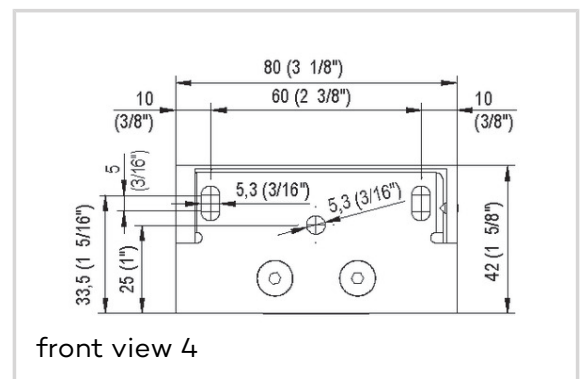

COLLIO - CO 8501 N Final latch

Item versions

Finish	similar satin stainless steel, PVD coated (CO 013)
VPE	pack of 1
DIN	DIN right and left hand
Article number	8501N13
EAN	8056895012682
Finish	polished chromed (CO 014)
VPE	pack of 1
DIN	DIN right and left hand
Article number	8501N14
EAN	8056895012699
Finish	matt gray, liquid electrostatic coated (CO 015)
VPE	pack of 1
DIN	DIN right and left hand
Article number	8501N15
EAN	8056895012705
Finish	similar polished gold, PVD coated (CO 016)
VPE	pack of 1
DIN	DIN right and left hand
Article number	8501N16
EAN	8056895012729
Finish	similar matt gold, coated (CO 017)
VPE	pack of 1
DIN	DIN right and left hand
Article number	8501N17
Finish	RAL 9005 jet black matt, liquid electrostatic coated (CO 062)
VPE	pack of 1
DIN	DIN right and left hand
Article number	8501N62
EAN	8056895012750