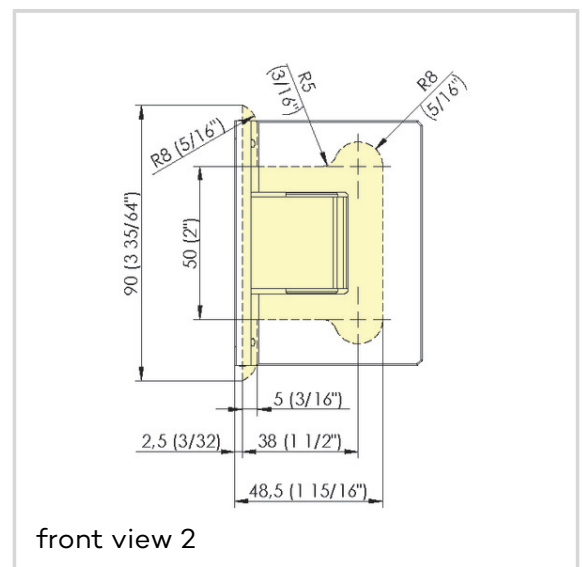

COLLIO - CO 8501 N Final latch

CO 8501 N Final latch

with offset fixing (wall-glass) for double action shower glass doors

Product features

- adjustable clicking hinge
- for use with wall-glass combinations
- with offset fixing wing
- for double action doors
- stop at + 90° and - 90°
- automatic closing from + 15° and - 15°

Technical data

Property	Value
Load capacity	50,0 kg
Opening angle	+/- 90°
Hold open	+ 90°, - 90°
Automatic closing	+ 15°, - 15°
Glass thickness	6 mm, 8 mm, 10 mm
Max. door width	1000,0 mm

COLLIO - CO 8501 N Final latch

Item versions

Finish	similar satin stainless steel, PVD coated (CO 013)
VPE	pack of 1
DIN	DIN right and left hand
Article number	8501N13
EAN	8056895012682
Finish	polished chromed (CO 014)
VPE	pack of 1
DIN	DIN right and left hand
Article number	8501N14
EAN	8056895012699
Finish	matt gray, liquid electrostatic coated (CO 015)
VPE	pack of 1
DIN	DIN right and left hand
Article number	8501N15
EAN	8056895012705
Finish	similar polished gold, PVD coated (CO 016)
VPE	pack of 1
DIN	DIN right and left hand
Article number	8501N16
EAN	8056895012729
Finish	similar matt gold, coated (CO 017)
VPE	pack of 1
DIN	DIN right and left hand
Article number	8501N17
Finish	RAL 9005 jet black matt, liquid electrostatic coated (CO 062)
VPE	pack of 1
DIN	DIN right and left hand
Article number	8501N62
EAN	8056895012750