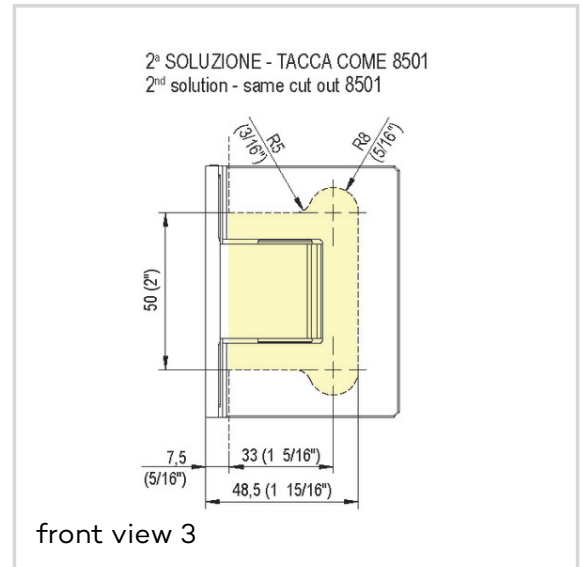

COLLIO - CO 8501 N Final latch

CO 8501 N Final latch

with offset fixing (wall-glass) for double action shower glass doors

Product features

- adjustable clicking hinge
- for use with wall-glass combinations
- with offset fixing wing
- for double action doors
- stop at + 90° and - 90°
- automatic closing from + 15° and - 15°

Technical data

Property	Value
Load capacity	50,0 kg
Opening angle	+/- 90°
Hold open	+ 90°, - 90°
Automatic closing	+ 15°, - 15°
Glass thickness	6 mm, 8 mm, 10 mm
Max. door width	1000,0 mm

COLLIO - CO 8501 N Final latch

Item versions

Finish	similar satin stainless steel, PVD coated (CO 013)
VPE	pack of 1
DIN	DIN right and left hand
Article number	8501N13
EAN	8056895012682
Finish	polished chromed (CO 014)
VPE	pack of 1
DIN	DIN right and left hand
Article number	8501N14
EAN	8056895012699
Finish	matt gray, liquid electrostatic coated (CO 015)
VPE	pack of 1
DIN	DIN right and left hand
Article number	8501N15
EAN	8056895012705
Finish	similar polished gold, PVD coated (CO 016)
VPE	pack of 1
DIN	DIN right and left hand
Article number	8501N16
EAN	8056895012729
Finish	similar matt gold, coated (CO 017)
VPE	pack of 1
DIN	DIN right and left hand
Article number	8501N17
Finish	RAL 9005 jet black matt, liquid electrostatic coated (CO 062)
VPE	pack of 1
DIN	DIN right and left hand
Article number	8501N62
EAN	8056895012750